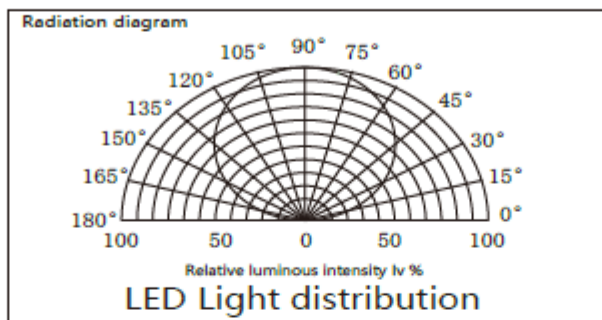

CÓDIGO Tira led SMD2835 12/24V 60led/m

02/02/2020
V1

Connection Instruction

Connect Way