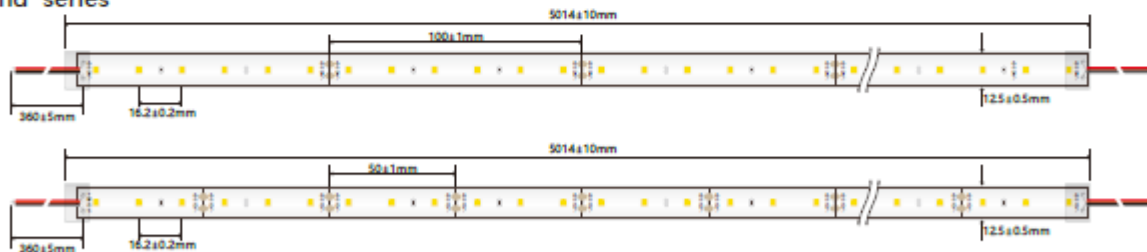

Ribbon series

Dropper series

Silicone-cased series

Diamond series

Jade series

CÓDIGO Tira led SMD2835 12/24V 60led/m

02/02/2020
V1

Dimension

Side View

Ribbon series

Dropper series

Silicone-cased series

Diamond series

Jade series

CÓDIGO Tira led SMD2835 12/24V 60led/m

 02/02/2020
 V1

Parameter

Parameter List

Series led strip: 2835 SMD 60leds/m DC 12/24V

Ribbon series: R Water-proof rating: IP20

Dropper series: D Water-proof rating: IP62

Silicone-cased series: S Water-proof rating: IP65