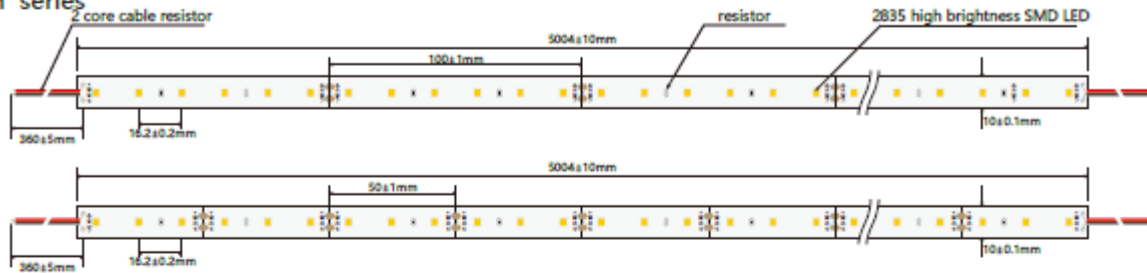

CÓDIGO Tira led SMD2835 12/24V 60led/m

 02/02/2020
 V1

Features & Photo

Feature

- 12/24V DC low voltage power supply, security and energy efficiency
- High brightness low power consumption
- Led type: 2835 high brightness SMD led
- Led lighting angle: 120°
- Led quantity: 60 leds/m
- Operation temperature: -20-50°C
- Life time: 50,000hours
- Dimmable by using dimmer controller
- Water-proof rating: IP20 IP65 IP62 IP67 IP68

Photo

Ribbon series

Dropper series

Silicone-cased series

Diamond series

Jade series

Dimension

Front

Ribbon series

Dropper series

Silicone-cased series

Diamond series

Jade series

CÓDIGO Tira led SMD2835 12/24V 60led/m

02/02/2020
V1

Dimension

Parameter

Parameter List

Series led strip: 2835 SMD 60leds/m DC 12/24V

Ribbon series: R Water-proof rating: IP20

Dropper series: D Water-proof rating: IP62

Silicone-cased series: S Water-proof rating: IP65