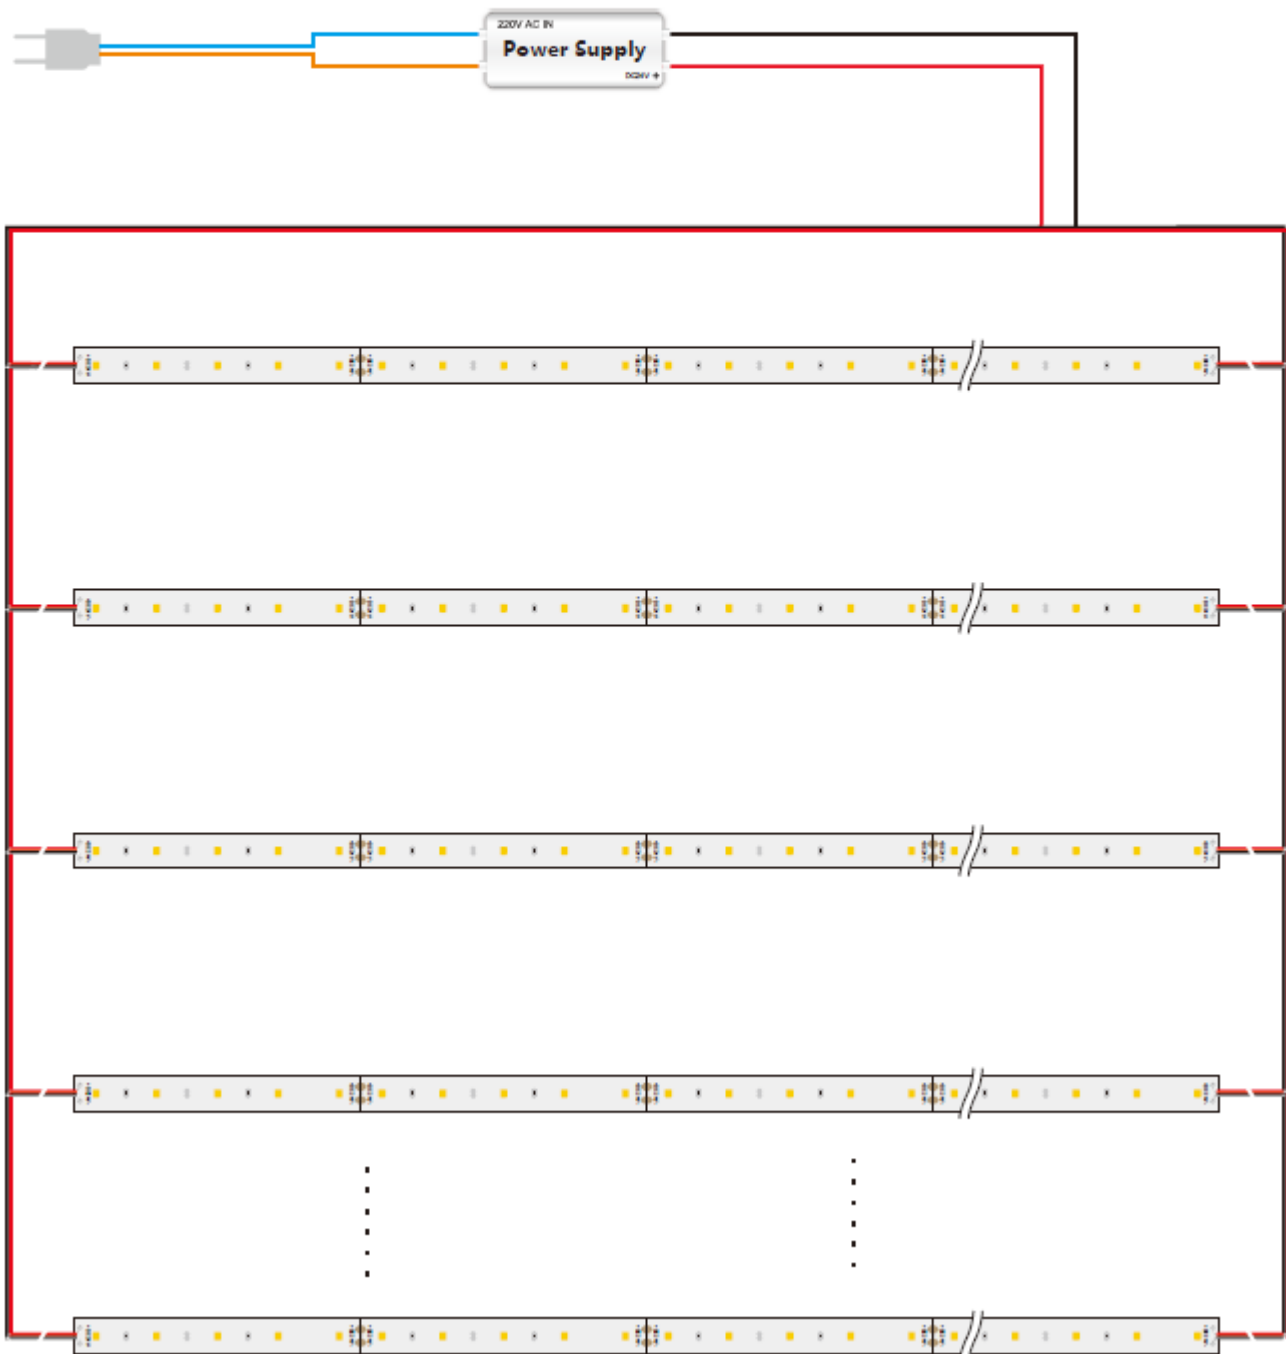

CÓDIGO Tira led SMD2835 12/24V 60led/m

02/02/2020
V1

Connection Instruction

Connect Way