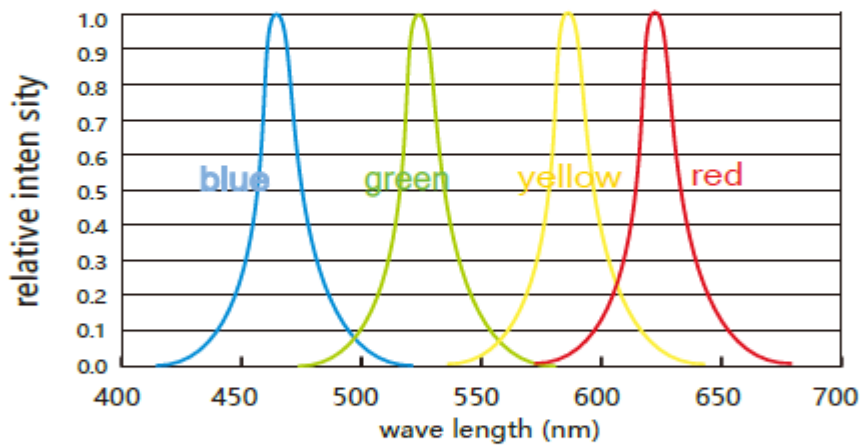

CÓDIGO Tira led SMD2835 12/24V 60led/m

02/02/2020
V1

Connection Instruction

Connect Way

For: red, blue, green, yellow

For: white LED

CÓDIGO Tira led SMD2835 12/24V 60led/m

02/02/2020
V1