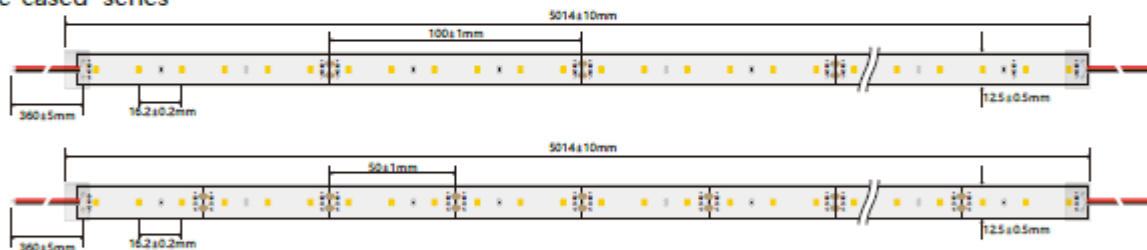

CÓDIGO Tira led SMD2835 12/24V 60led/m

 02/02/2020
 V1

Features & Photo

Feature

- 12/24V DC low voltage power supply, security and energy efficiency
- High brightness low power consumption
- Led type: 2835 high brightness SMD led
- Led lighting angle: 120°
- Led quantity: 60 leds/m
- Operation temperature: -20-50°C
- Life time: 50,000hours
- Dimmable by using dimmer controller
- Water-proof rating: IP20 IP65 IP62 IP67 IP68

Photo

Ribbon series

Dropper series

Silicone-cased series

Diamond series

Jade series

Dimension

Front

Ribbon series

Dropper series

Silicone-cased series

Diamond series

Jade series

CÓDIGO Tira led SMD2835 12/24V 60led/m

02/02/2020
V1

Dimension