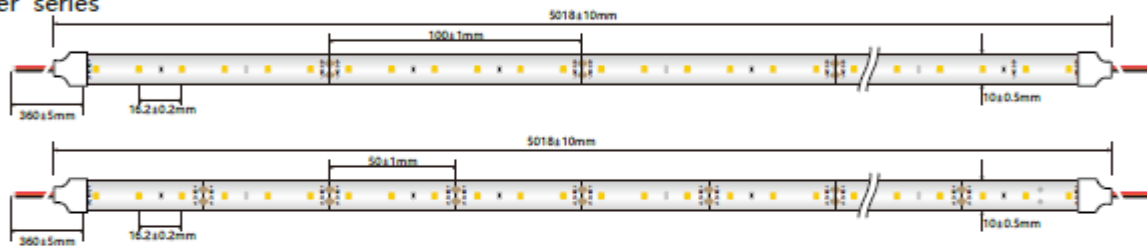

CÓDIGO Tira led SMD2835 12/24V 60led/m

 02/02/2020
 V1

Features & Photo

Feature

- 12/24V DC low voltage power supply, security and energy efficiency
- High brightness low power consumption
- Led type: 2835 high brightness SMD led
- Led lighting angle: 120°
- Led quantity: 60 leds/m
- Operation temperature: -20-50°C
- Life time: 50,000hours
- Dimmable by using dimmer controller
- Water-proof rating: IP20 IP65 IP62 IP67 IP68

Photo

Ribbon series

Dropper series

Silicone-cased series

Diamond series

Jade series

Dimension

Front

Ribbon series

Dropper series

Silicone-cased series

Diamond series

Jade series

CÓDIGO Tira led SMD2835 12/24V 60led/m

02/02/2020
V1

Dimension