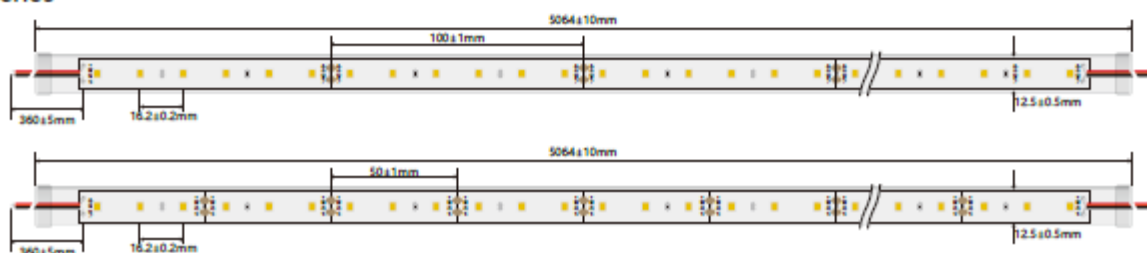

Ribbon series

Dropper series

Silicone-cased series

Diamond series

Jade series

CÓDIGO Tira led SMD2835 12/24V 60led/m

02/02/2020
V1

Dimension

Side View

Ribbon series

Dropper series

Silicone-cased series

Diamond series

Jade series

CÓDIGO Tira led SMD2835 12/24V 60led/m

 02/02/2020
 V1

Parameter

Parameter List

Series led strip: 2835 SMD 60leds/m DC 12/24V

Ribbon series: R Water-proof rating: IP20

Dropper series: D Water-proof rating: IP62

Silicone-cased series: S Water-proof rating: IP65