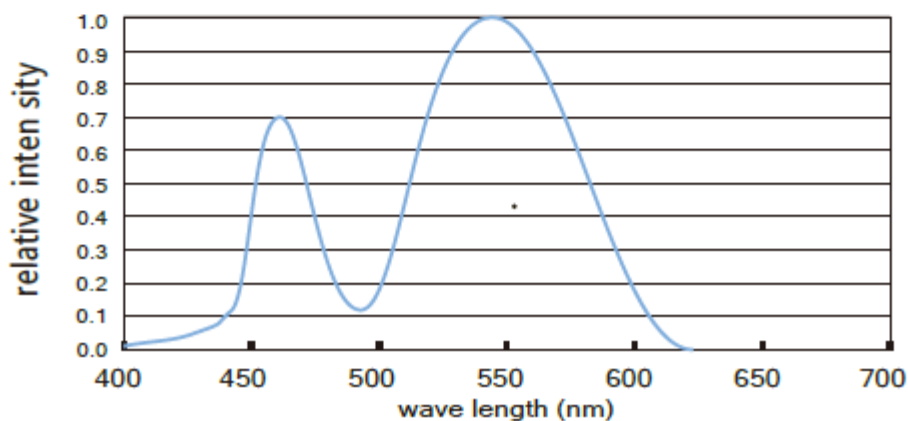

CÓDIGO Tira led SMD2835 12/24V 60led/m

02/02/2020
V1

Connection Instruction

Connect Way

For: red, blue, green, yellow

For: white LED

CÓDIGO Tira led SMD2835 12/24V 60led/m

02/02/2020
V1